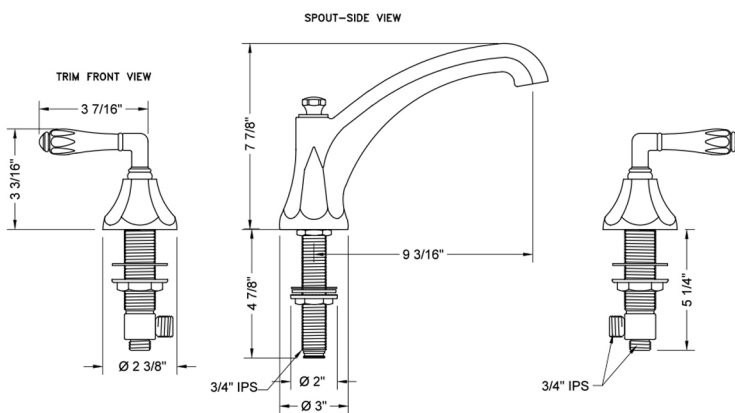

Astor Roman Tub Set with High Spout and Smooth Lever Handles

Model #: 6972-T684-TRIM-

FEATURES:

- All brass roman deck mount tub set trim
- Quick connect/disconnect spout
- Stationary spout with full flow aerator
- Spout Hole Size Min-Max: 1 1/8" - 1 3/4"
- Valve Hole Size Min-Max: 1 1/4" - 1 3/8"
- Both standard metal & porcelain buttons are included for handles
- Requires J-6912 rough in kit

SPECIFICATION DRAWING:

* SPEC SHOWN WITH ROUGH KIT
SOLD SEPARATELY

AVAILABLE HANDLES: