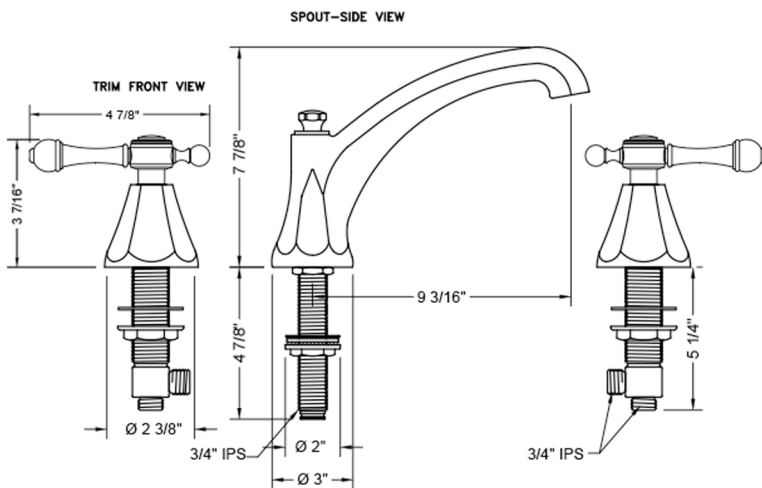

SPECIFICATION DRAWING: