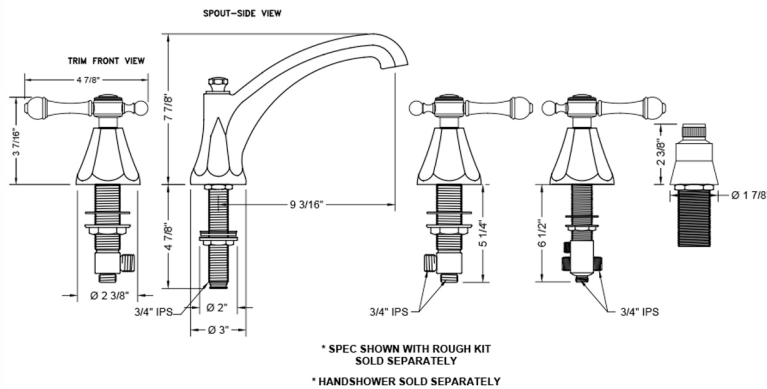

Astor Roman Tub Set with High Spout and Majesty Lever Handles and Straight Handshower Mount

Model #: 6972-T682-S-TRIM-

FEATURES:

- All brass roman deck mount tub set trim
- Any handshower can be used-Order handshower separately
- Quick connect/disconnect spout
- Stationary Spout includes full flow aerator
- Includes:
 - 3060-DS hose
 - 8030 straight handshower mount
 - 8019 deck mount sleeve
- Spout Hole Size Min-Max: 1 1/8" - 1 3/4"
- Valve Hole Size Min-Max: 1 1/4" - 1 3/8"
- Both standard metal & porcelain buttons are included for handles
- Requires J-6912-DIV-RGH rough in kit

SPECIFICATION DRAWING:

AVAILABLE HANDLES: