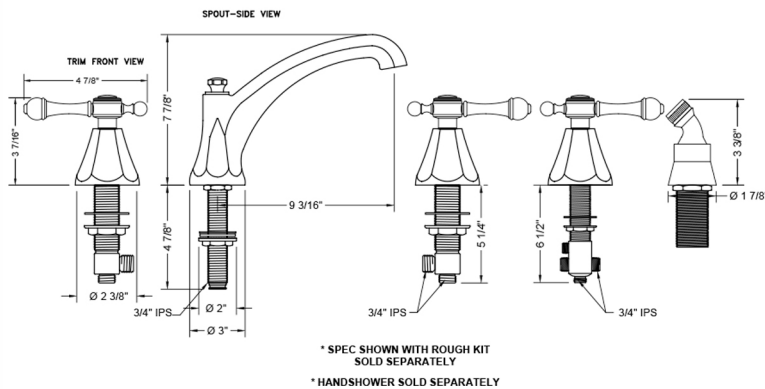

Astor Roman Tub Set with High Spout and Majesty Lever Handles and Angled Handshower Mount

Model #: 6972-T682-A-TRIM-

FEATURES:

- All brass roman deck mount tub set trim
- Any handshower can be used-Order handshower separately
- Quick connect/disconnect spout
- Stationary Spout includes full flow aerator
- Includes:
 - 3060-DS hose
 - 8029 angled handshower mount
 - 8019 deck mount sleeve
- Spout Hole Size Min-Max: 1 1/8" - 1 3/4"
- Valve Hole Size Min-Max: 1 1/4" - 1 3/8"
- Both standard metal & porcelain buttons are included for handles
- Requires J-6912-DIV-RGH rough in kit

SPECIFICATION DRAWING:

AVAILABLE HANDLES: