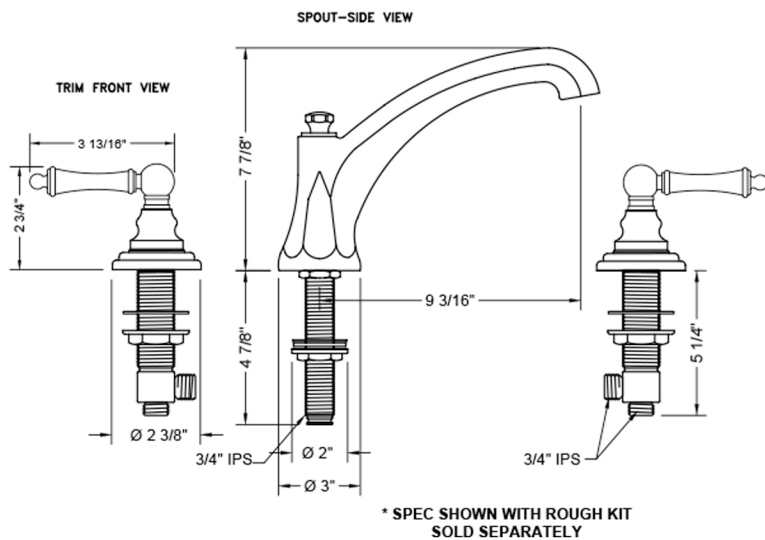

SPECIFICATION DRAWING: