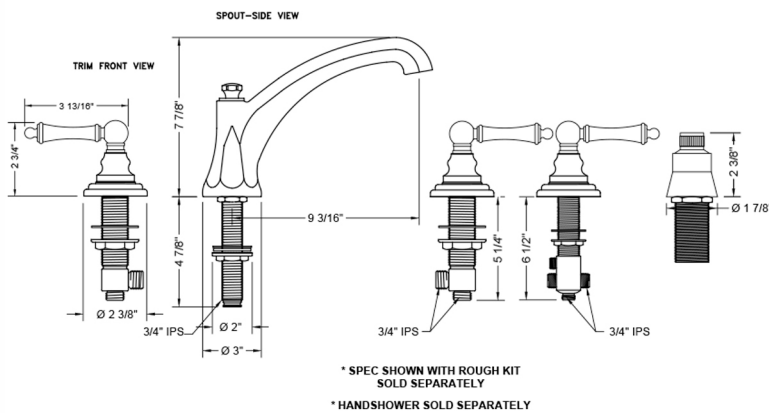

SPECIFICATION DRAWING: