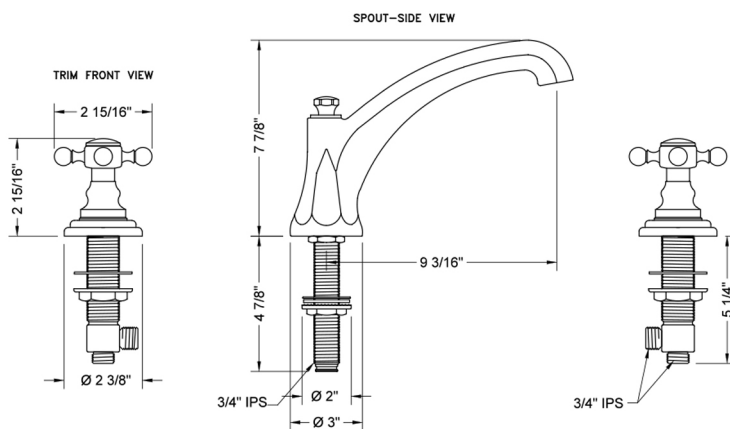

Westfield Roman Tub Set with High Spout and Ball Cross Handles

Model #: 6972-T678-TRIM-

FEATURES:

- All brass roman deck mount tub set trim
- Quick connect/disconnect spout
- Stationary spout with full flow aerator
- Spout Hole Size Min-Max: 1 1/8" - 1 3/4"
- Valve Hole Size Min-Max: 1 1/4" - 1 3/8"
- Both standard metal & porcelain buttons are included for handles
- Requires J-6912 rough in kit

SPECIFICATION DRAWING:

* SPEC SHOWN WITH ROUGH KIT
 SOLD SEPARATELY

AVAILABLE HANDLES: