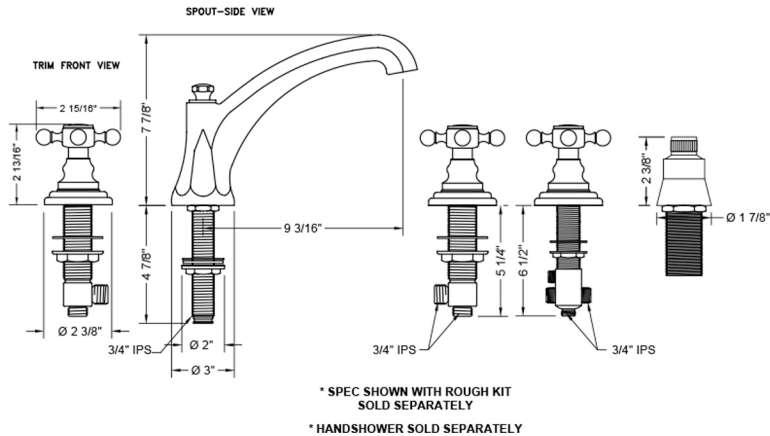

# Westfield Roman Tub Set with High Spout and Ball Cross Handles and Straight Handshower Mount

**Model #: 6972-T678-S-TRIM-**

## FEATURES:

- All brass roman deck mount tub set trim
- Any handshower can be used-Order handshower separately
- Quick connect/disconnect spout
- Stationary Spout includes full flow aerator
- Includes:
  - 3060-DS hose
  - 8030 straight handshower mount
  - 8019 deck mount sleeve
- Spout Hole Size Min-Max: 1 1/8" - 1 3/4"
- Valve Hole Size Min-Max: 1 1/4" - 1 3/8"
- Both standard metal & porcelain buttons are included for handles
- Requires J-6912-DIV-RGH rough in kit

## SPECIFICATION DRAWING: