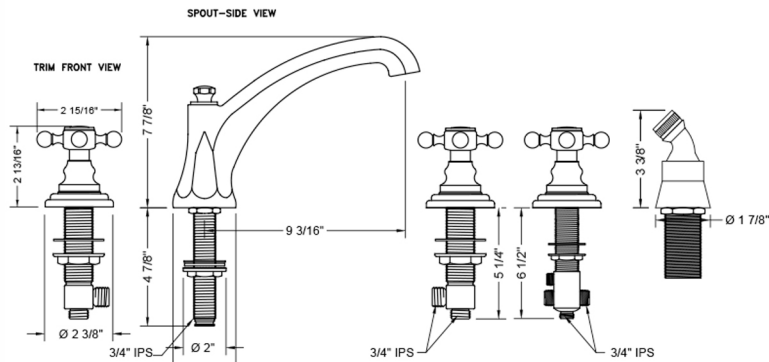

Westfield Roman Tub Set with High Spout and Ball Cross Handles and Angled Handshower Mount

Model #: 6972-T678-A-TRIM-

JACLO®

Confidence from start to finish.™

FEATURES:

- All brass roman deck mount tub set trim
- Any handshower can be used-Order handshower separately
- Quick connect/disconnect spout
- Stationary Spout includes full flow aerator
- Includes:
 - 3060-DS hose
 - 8029 angled handshower mount
 - 8019 deck mount sleeve
- Spout Hole Size Min-Max: 1 1/8" - 1 3/4"
- Valve Hole Size Min-Max: 1 1/4" - 1 3/8"
- Both standard metal & porcelain buttons are included for handles
- Requires J-6912-DIV-RGH rough in kit

SPECIFICATION DRAWING:

* SPEC SHOWN WITH ROUGH KIT
SOLD SEPARATELY
* HANDSHOWER SOLD SEPARATELY

AVAILABLE HANDLES: