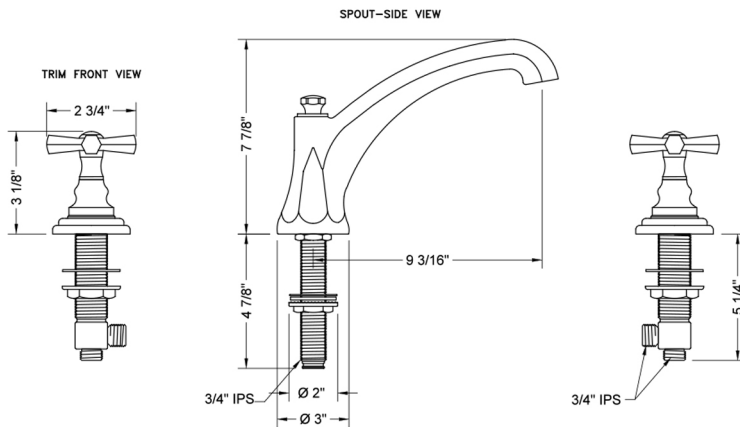

Westfield Roman Tub Set with High Spout and Hex Cross Handles

Model #: 6972-T676-TRIM-

FEATURES:

- All brass roman deck mount tub set trim
- Quick connect/disconnect spout
- Stationary spout with full flow aerator
- Spout Hole Size Min-Max: 1 1/8" - 1 3/4"
- Valve Hole Size Min-Max: 1 1/4" - 1 3/8"
- Both standard metal & porcelain buttons are included for handles
- Requires J-6912 rough in kit

SPECIFICATION DRAWING:

* SPEC SHOWN WITH ROUGH KIT
SOLD SEPARATELY

AVAILABLE HANDLES: