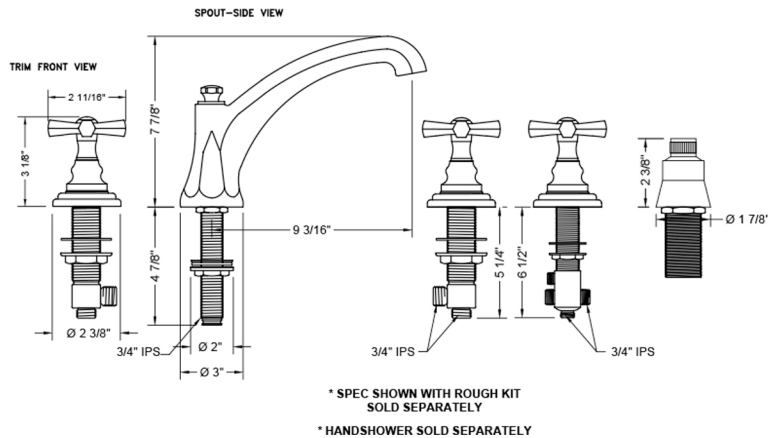

SPECIFICATION DRAWING: