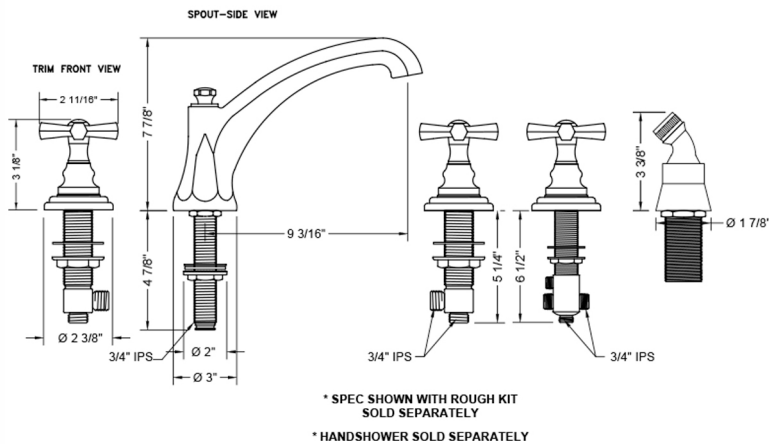

SPECIFICATION DRAWING: