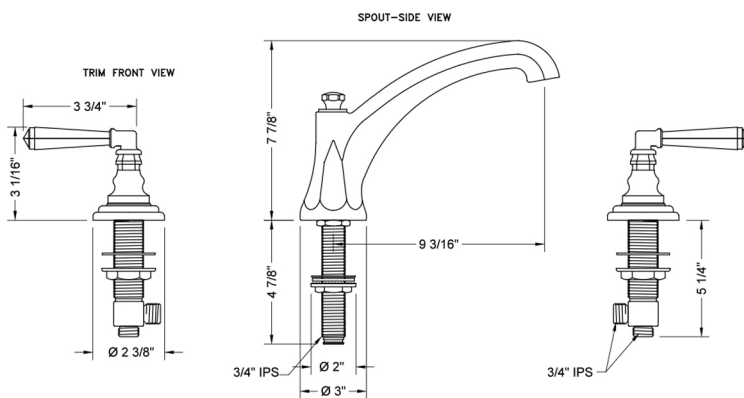

Westfield Roman Tub Set with High Spout and Hex Lever Handles

Model #: 6972-T675-TRIM-

FEATURES:

- All brass roman deck mount tub set trim
- Quick connect/disconnect spout
- Stationary spout with full flow aerator
- Spout Hole Size Min-Max: 1 1/8" - 1 3/4"
- Valve Hole Size Min-Max: 1 1/4" - 1 3/8"
- Both standard metal & porcelain buttons are included for handles
- Requires J-6912 rough in kit

SPECIFICATION DRAWING:

* SPEC SHOWN WITH ROUGH KIT
SOLD SEPARATELY

AVAILABLE HANDLES: