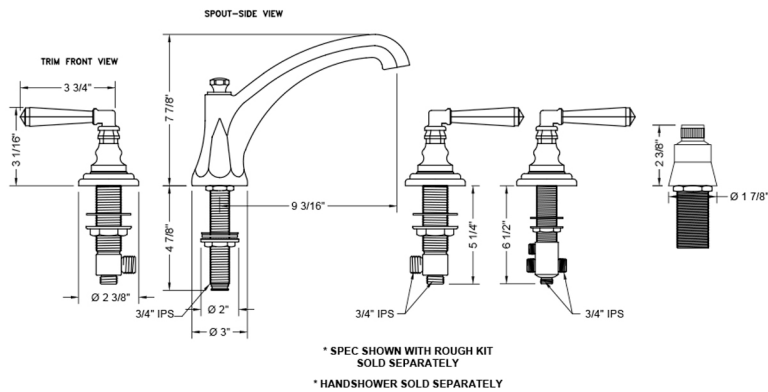

Westfield Roman Tub Set with High Spout and Hex Lever Handles and Straight Handshower Mount

Model #: 6972-T675-S-TRIM-

FEATURES:

- All brass roman deck mount tub set trim
- Any handshower can be used-Order handshower separately
- Quick connect/disconnect spout
- Stationary Spout includes full flow aerator
- Includes:
 - 3060-DS hose
 - 8030 straight handshower mount
 - 8019 deck mount sleeve
- Spout Hole Size Min-Max: 1 1/8" - 1 3/4"
- Valve Hole Size Min-Max: 1 1/4" - 1 3/8"
- Requires J-6912-DIV-RGH rough in kit

SPECIFICATION DRAWING:

AVAILABLE HANDLES: