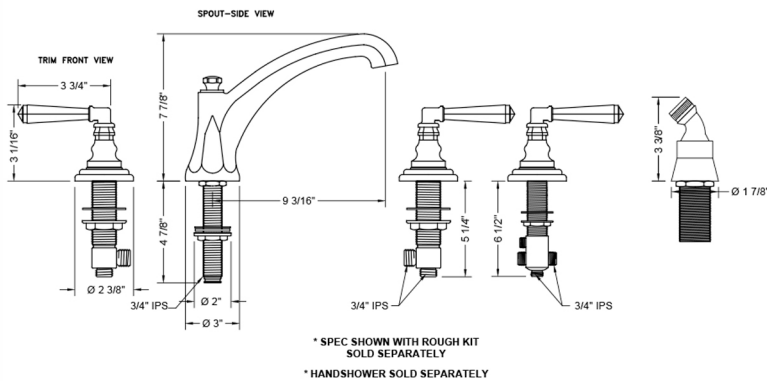

# Westfield Roman Tub Set with High Spout and Hex Lever Handles and Angled Handshower Mount

**Model #: 6972-T675-A-TRIM-**

## FEATURES:

- All brass roman deck mount tub set trim
- Any handshower can be used-Order handshower separately
- Quick connect/disconnect spout
- Stationary Spout includes full flow aerator
- Includes:
  - 3060-DS hose
  - 8029 angled handshower mount
  - 8019 deck mount sleeve
- Spout Hole Size Min-Max: 1 1/8" - 1 3/4"
- Valve Hole Size Min-Max: 1 1/4" - 1 3/8"
- Requires J-6912-DIV-RGH rough in kit

## SPECIFICATION DRAWING: