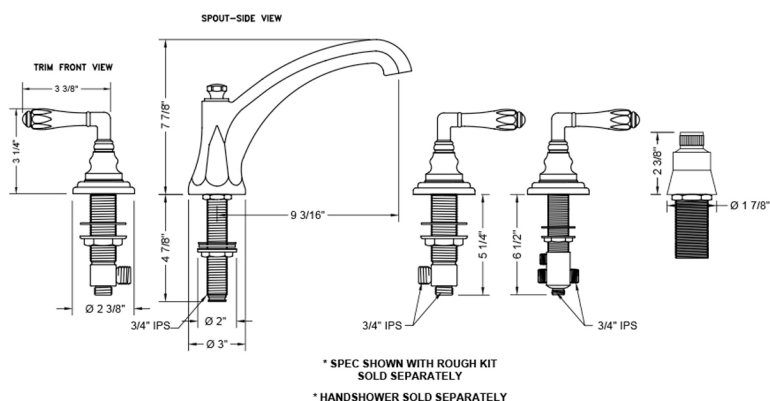

SPECIFICATION DRAWING: