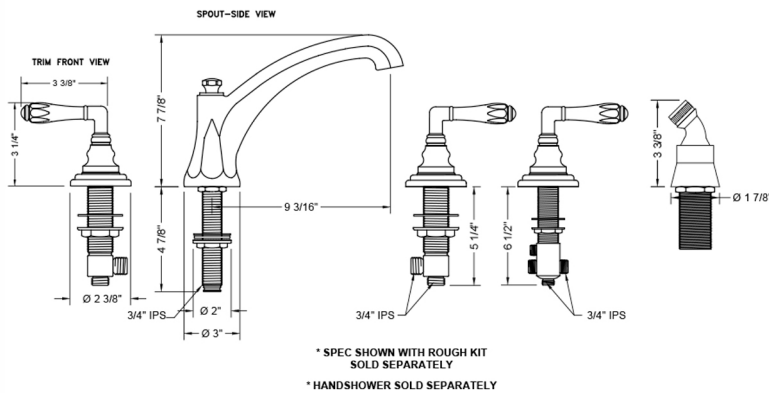

SPECIFICATION DRAWING: