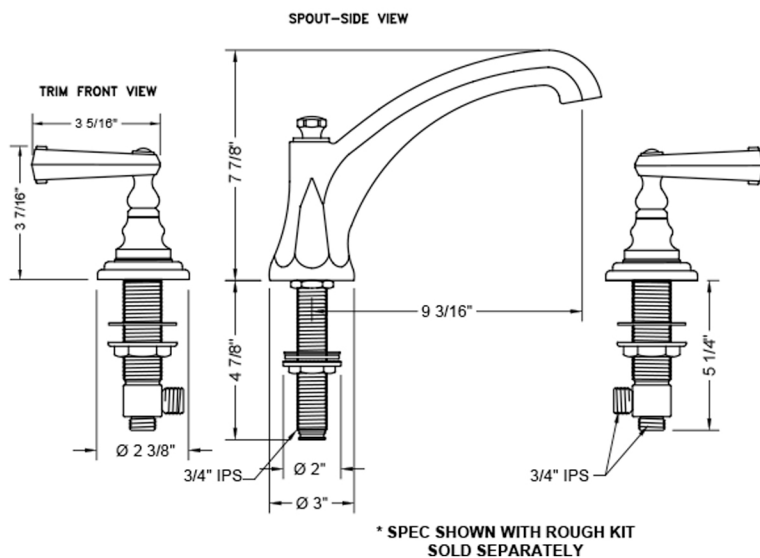

SPECIFICATION DRAWING: