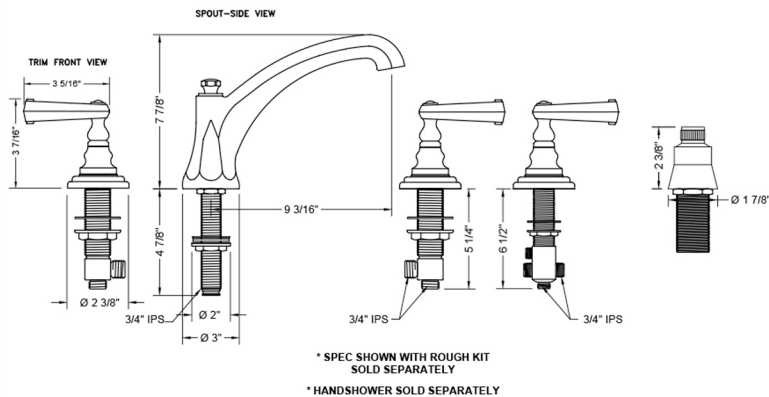

SPECIFICATION DRAWING: