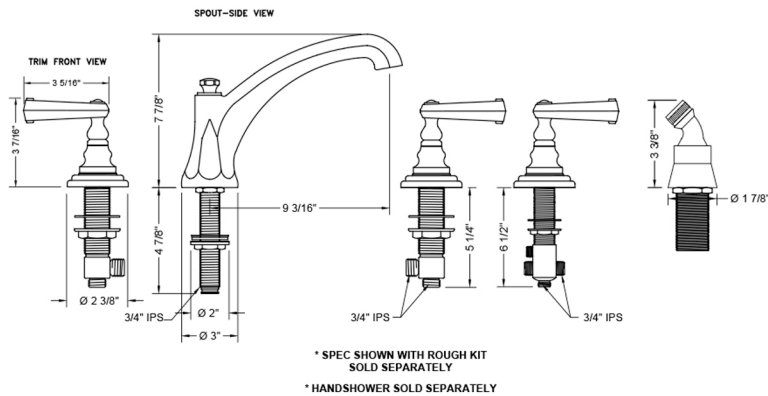

Westfield Roman Tub Set with High Spout and Ribbon Lever Handles and Angled Handshower Mount

Model #: 6972-T667-A-TRIM-

FEATURES:

- All brass roman deck mount tub set trim
- Any handshower can be used
- Quick connect/disconnect spout
- Stationary Spout includes full flow aerator
- Includes:
 - 3060-DS hose
 - 8029 angled handshower mount
 - 8019 deck mount sleeve
- Order handshower separately
- Spout Hole Size Min-Max: 1 1/8" - 1 3/4"
- Valve Hole Size Min-Max: 1 1/4" - 1 3/8"
- Requires J-6912-DIV-RGH rough in kit

SPECIFICATION DRAWING:

AVAILABLE HANDLES: