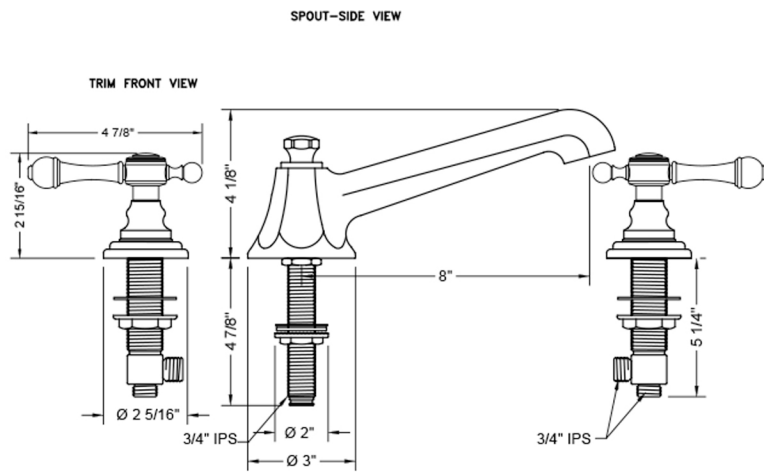

SPECIFICATION DRAWING: