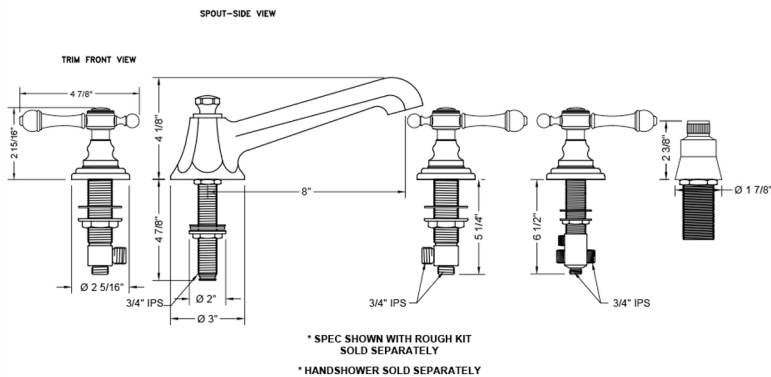

SPECIFICATION DRAWING: