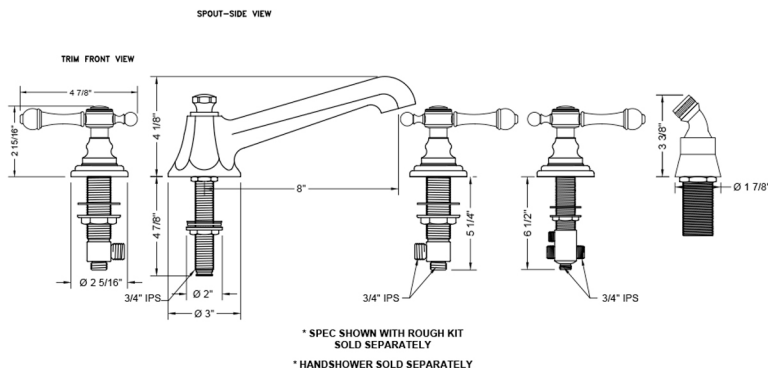

Westfield Roman Tub Set with Low Spout and Majesty Lever Handles and Angled Handshower Mount

Model #: 6970-T692-A-TRIM-

FEATURES:

- All brass roman deck mount tub set trim
- Any handshower can be used-Order handshower separately
- Quick connect/disconnect spout
- Stationary Spout includes full flow aerator
- Includes:
 - 3060-DS hose
 - 8029 angled handshower mount
 - 8019 deck mount sleeve
- Spout Hole Size Min-Max: 1 1/4" - 1 3/8"
- Valve Hole Size Min-Max: 1 1/4" - 1 3/8"
- Both standard metal & porcelain buttons are included for handles
- Requires J-6912-DIV-RGH rough in kit

SPECIFICATION DRAWING:

AVAILABLE HANDLES: