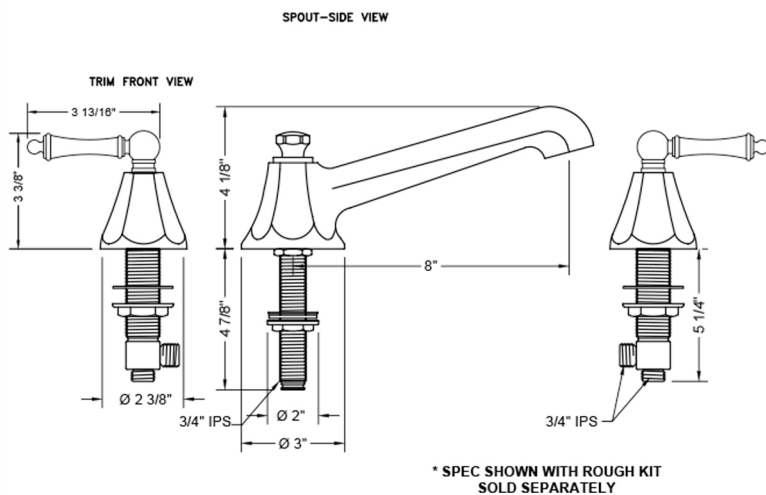

SPECIFICATION DRAWING: