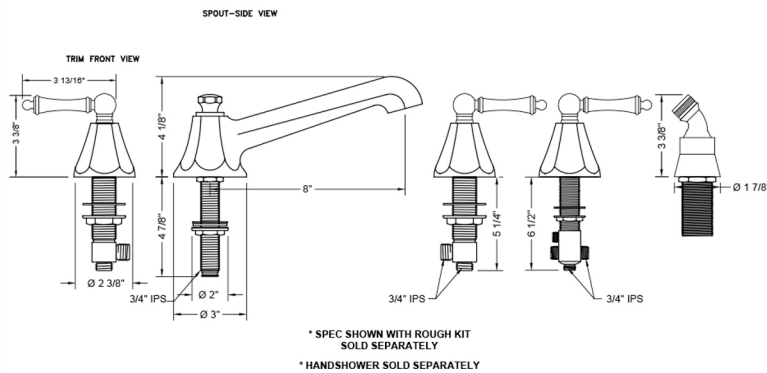

Astor Roman Tub Set with Low Spout and Ball Lever Handles and Angled Handshower Mount

Model #: 6970-T689-A-TRIM-

FEATURES:

- All brass roman deck mount tub set trim
- Any handshower can be used
- Quick connect/disconnect spout
- Stationary Spout includes full flow aerator
- Includes:
 - 3060-DS hose
 - 8029 angled handshower mount
 - 8019 deck mount sleeve
- Order handshower separately
- Spout Hole Size Min-Max: 1 1/4" - 1 3/8"
- Valve Hole Size Min-Max: 1 1/4" - 1 3/8"
- Requires J-6912-DIV-RGH rough in kit

SPECIFICATION DRAWING:

AVAILABLE HANDLES: