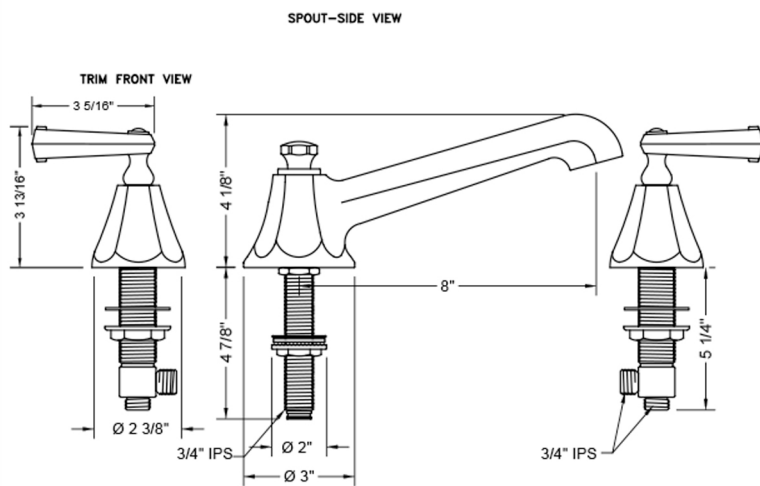

SPECIFICATION DRAWING: