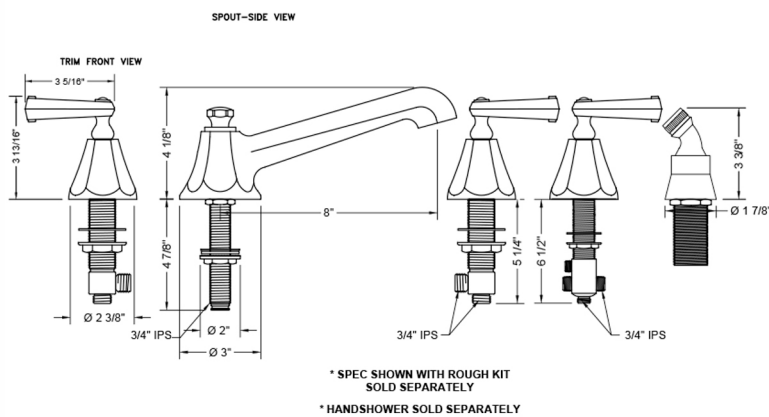

Astor Roman Tub Set with Low Spout and Ribbon Lever Handles and Angled Handshower Mount

Model #: 6970-T687-A-TRIM-

FEATURES:

- All brass roman deck mount tub set trim
- Any handshower can be used
- Quick connect/disconnect spout
- Stationary Spout includes full flow aerator
- Includes:
 - 3060-DS hose
 - 8029 angled handshower mount
 - 8019 deck mount sleeve
- Order handshower separately
- Spout Hole Size Min-Max: 1 1/4" - 1 3/8"
- Valve Hole Size Min-Max: 1 1/4" - 1 3/8"
- Requires J-6912-DIV-RGH rough in kit

SPECIFICATION DRAWING:

AVAILABLE HANDLES: