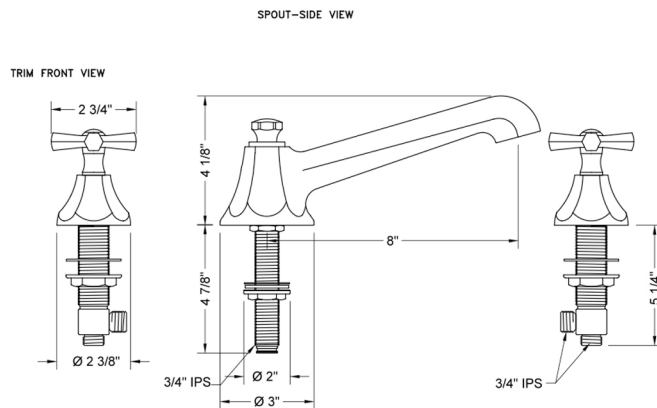

SPECIFICATION DRAWING: