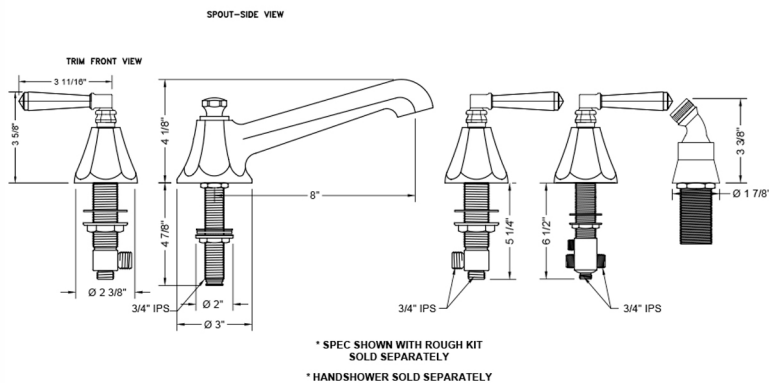

SPECIFICATION DRAWING: