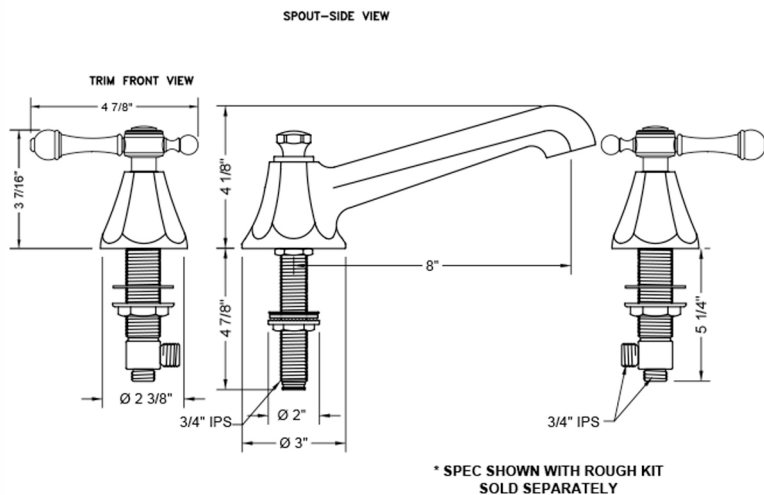

SPECIFICATION DRAWING: