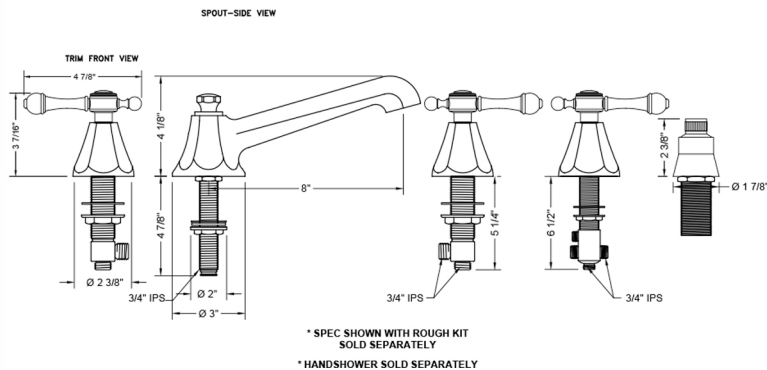

SPECIFICATION DRAWING: