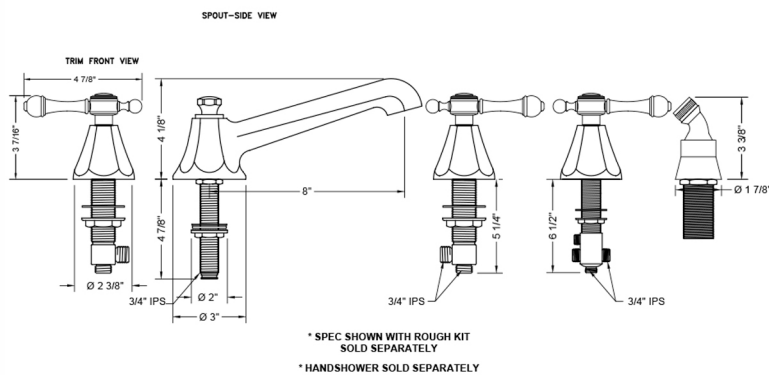

SPECIFICATION DRAWING: