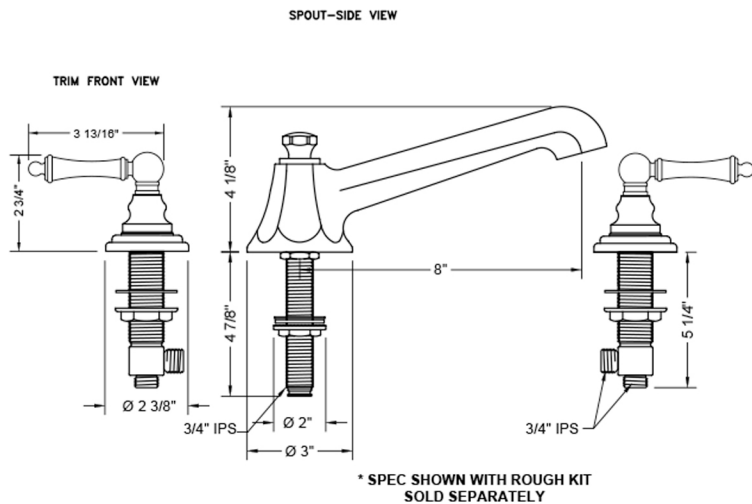

SPECIFICATION DRAWING: