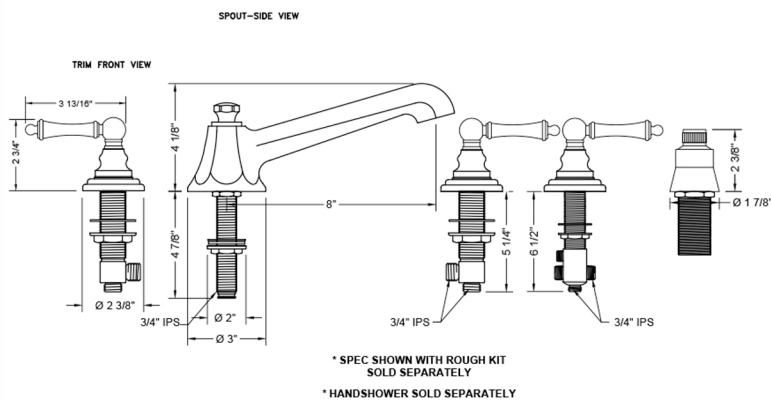

SPECIFICATION DRAWING: