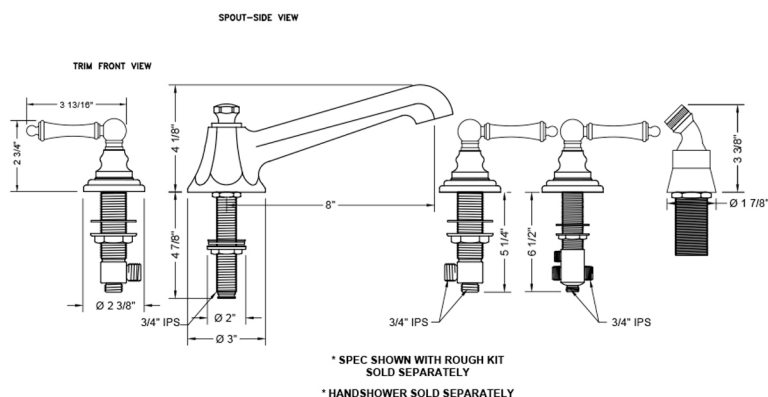

SPECIFICATION DRAWING: