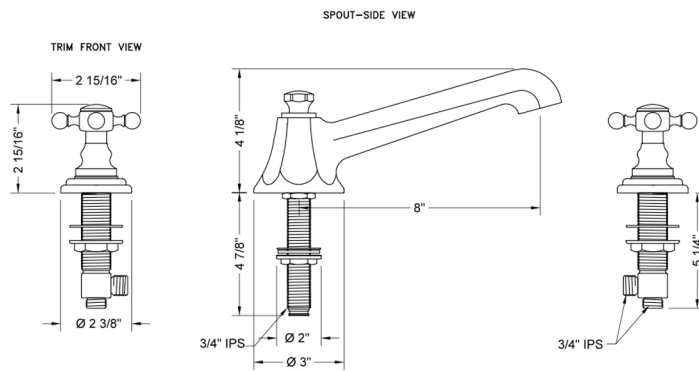

SPECIFICATION DRAWING: