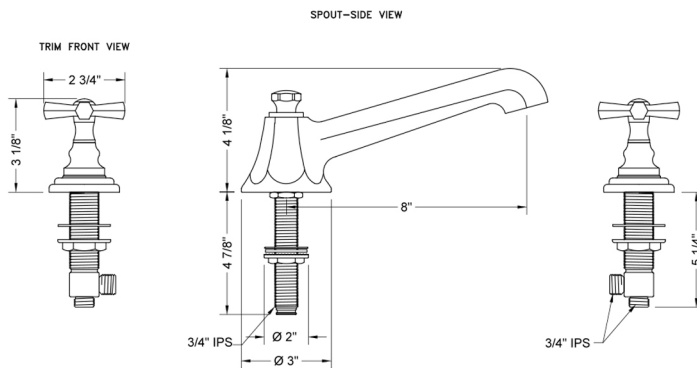

SPECIFICATION DRAWING: