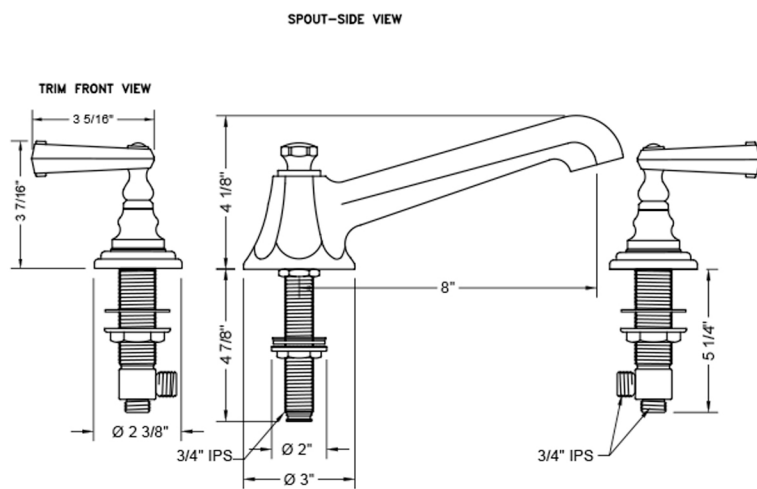

SPECIFICATION DRAWING: