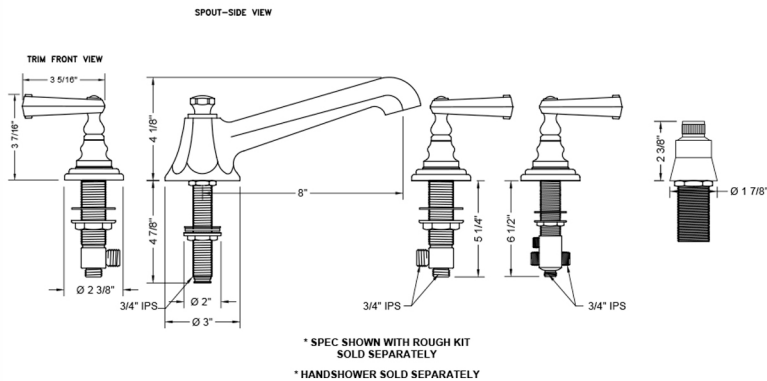

# Westfield Roman Tub Set with Low Spout and Ribbon Lever Handles and Straight Handshower Mount

**Model #: 6970-T667-S-TRIM-**

## FEATURES:

- All brass roman deck mount tub set trim
- Any handshower can be used-Order handshower separately
- Quick connect/disconnect spout
- Stationary Spout includes full flow aerator
- Includes:
  - 3060-DS hose
  - 8030 straight handshower mount
  - 8019 deck mount sleeve
- Spout Hole Size Min-Max: 1 1/4" - 1 3/8"
- Valve Hole Size Min-Max: 1 1/4" - 1 3/8"
- Requires J-6912-DIV-RGH rough in kit

## SPECIFICATION DRAWING: