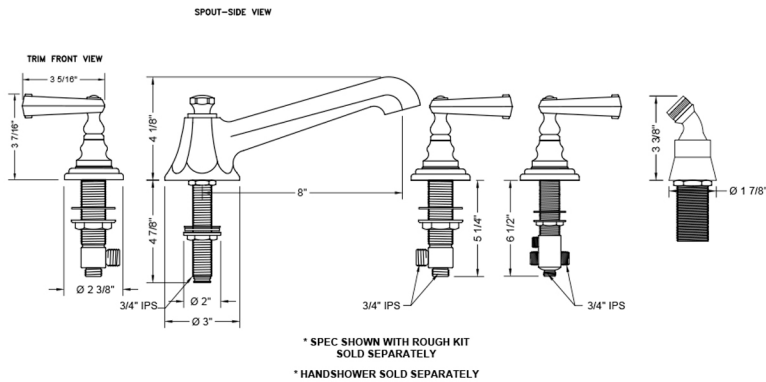

SPECIFICATION DRAWING: