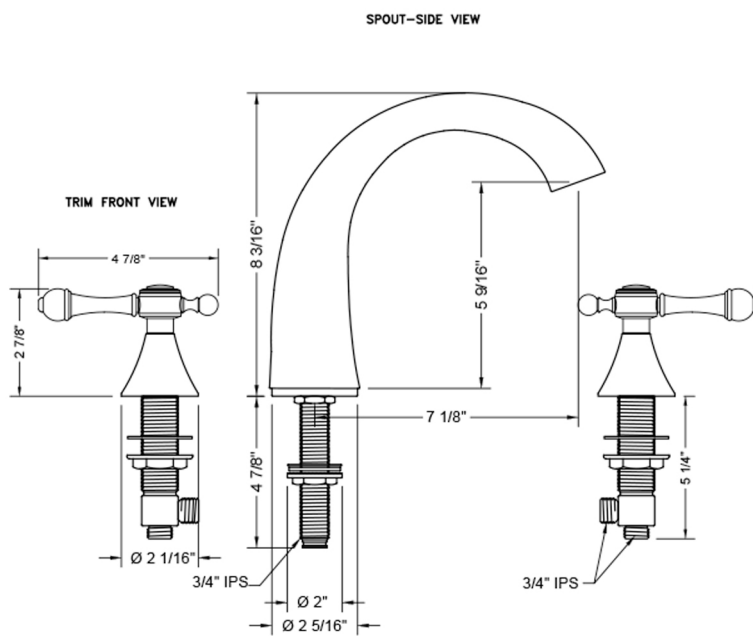

Cranford Roman Tub Set with Majesty Lever Handles

Model #: 6960-T696-TRIM-

FEATURES:

- All brass roman deck mount tub set trim
- Quick connect/disconnect spout
- Stationary spout with full flow aerator
- Spout Hole Size Min-Max: 1 1/8" - 1 3/4"
- Valve Hole Size Min-Max: 1 1/4" - 1 3/8"
- Both standard metal & porcelain buttons are included for handles
- Requires J-6912 rough in kit

SPECIFICATION DRAWING:

* SPEC SHOWN WITH ROUGH KIT
SOLD SEPARATELY

AVAILABLE HANDLES: