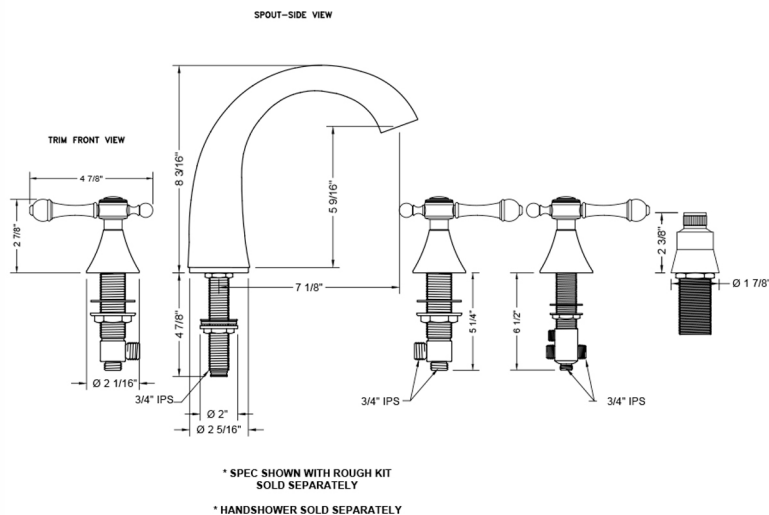

Cranford Roman Tub Set with Majesty Lever Handles and Straight Handshower Holder

Model #: 6960-T696-S-TRIM-

FEATURES:

- All brass roman deck mount tub set trim
- Any handshower can be used
- Quick connect/disconnect spout
- Stationary Spout includes full flow aerator
- Includes:
 - 3060-DS hose
 - 8030 straight handshower mount
 - 8019 deck mount sleeve
- Order handshower separately
- Spout Hole Size Min-Max: 1 1/8" - 1 3/4"
- Valve Hole Size Min-Max: 1 1/4" - 1 3/8"
- Both standard metal & porcelain buttons are included for handles
- Requires J-6912-DIV-RGH rough in kit
- Not available in ULB

SPECIFICATION DRAWING:

AVAILABLE HANDLES: