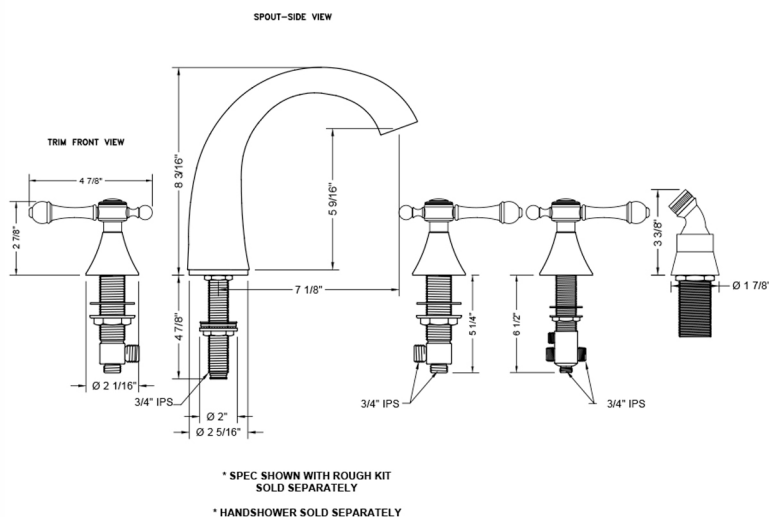

Cranford Roman Tub Set with Majesty Lever Handles and Angled Handshower Holder

Model #: 6960-T696-A-TRIM-

FEATURES:

- All brass roman deck mount tub set trim with angled handshower
- Any handshower can be used. For alternate handshower contact JACLO for the model #.
- Quick connect/disconnect spout
- Stationary Spout includes full flow aerator
- Includes:
 - 3060-DS hose
 - 8029 angled handshower mount
 - 8019 deck mount sleeve
- Spout Hole Size: 1 1/8" - 1 3/4"
- Valve Hole Size: 1 1/4" - 1 3/8"
- ADA Compliant Levers
- Requires J-6912-DIV-RGH rough in kit

SPECIFICATION DRAWING:

AVAILABLE HANDLES: