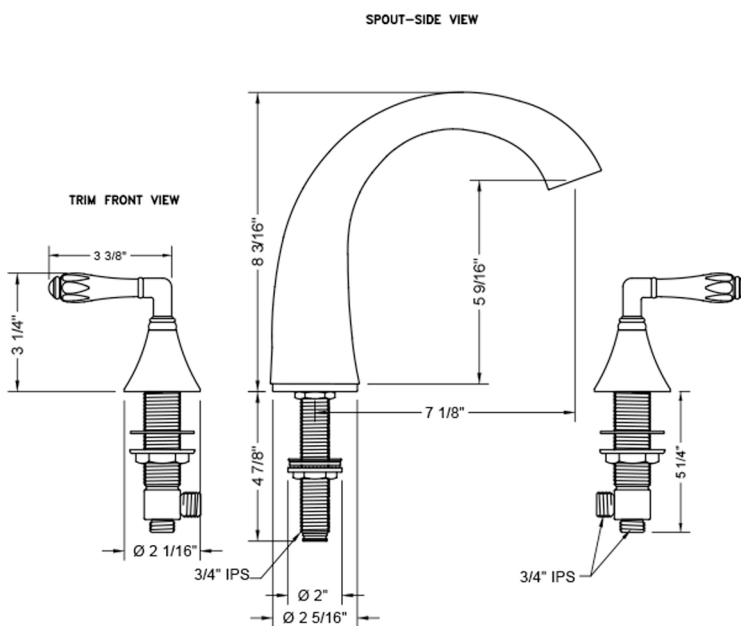

SPECIFICATION DRAWING: