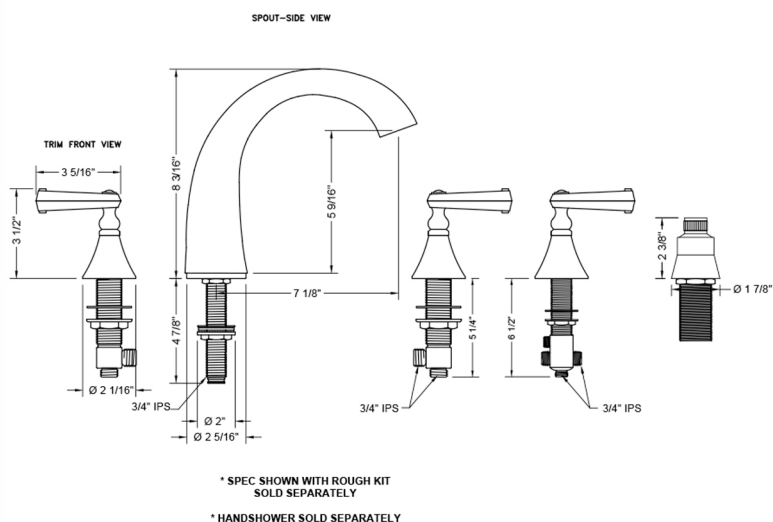

Cranford Roman Tub Set with Ribbon Handles and Straight Handshower Mount

Model #: 6960-T647-S-TRIM-

FEATURES:

- All brass roman deck mount tub set trim
- Any handshower can be used
- Quick connect/disconnect spout
- Stationary Spout includes full flow aerator
- Includes:
 - 3060-DS hose
 - 8030 straight handshower mount
 - 8019 deck mount sleeve
- Order handshower separately
- Spout Hole Size Min-Max: 1 1/8" - 1 3/4"
- Valve Hole Size Min-Max: 1 1/4" - 1 3/8"
- Requires J-6912-DIV-RGH rough in kit
- Not available in ULB

SPECIFICATION DRAWING:

AVAILABLE HANDLES: