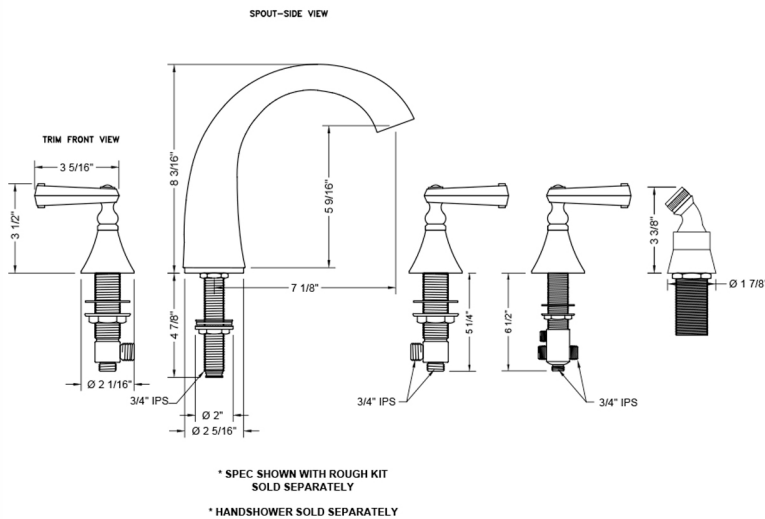

SPECIFICATION DRAWING: