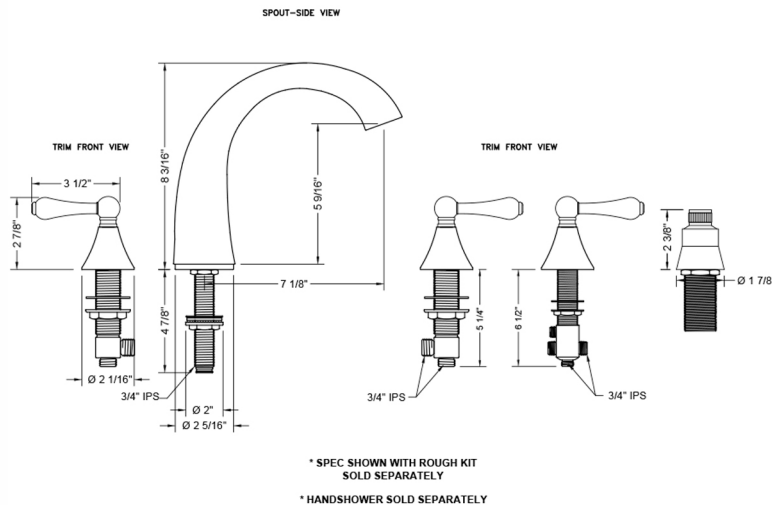

SPECIFICATION DRAWING: