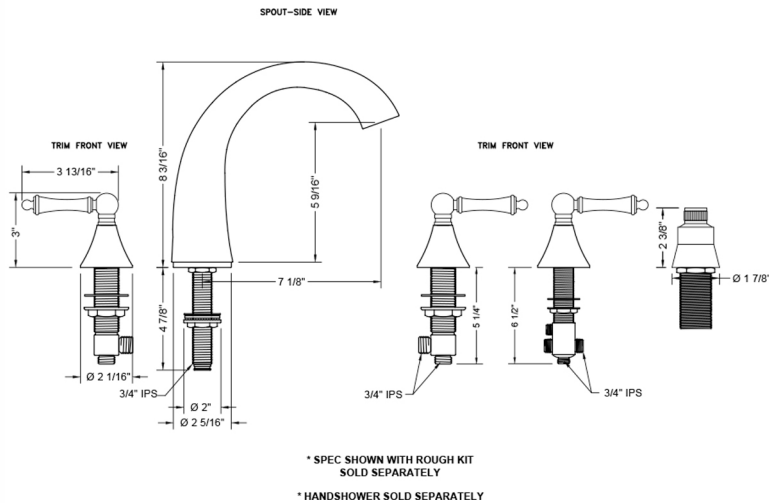

SPECIFICATION DRAWING: