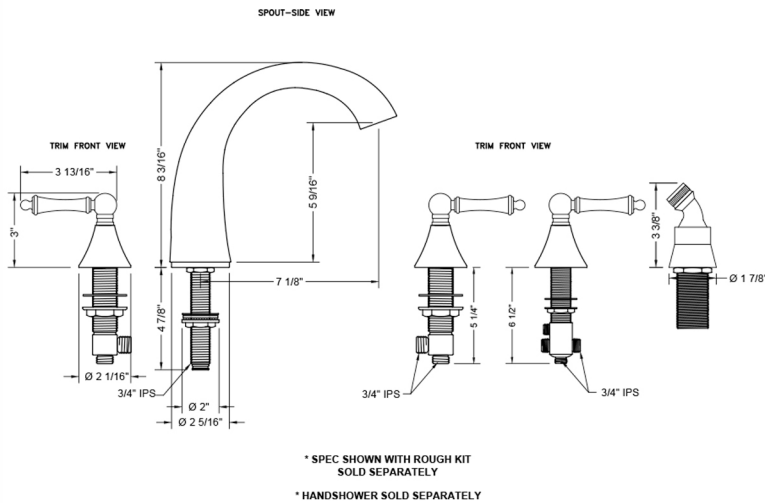

Cranford Roman Tub Set with Ball Lever Handles and Angled Handshower Mount

Model #: 6960-T639-A-TRIM-

FEATURES:

- All brass roman deck mount tub set trim with angled handshower
- Any handshower can be used. For alternate handshower contact JACLO for the model #.
- Quick connect/disconnect spout
- Stationary Spout includes full flow aerator
- Includes:
 - S423 handshower
 - 3060-DS hose
 - 8029 angled handshower mount
 - 8019 deck mount sleeve
- Spout Hole Size: 1 1/8" - 1 3/4"
- Valve Hole Size: 1 1/4" - 1 3/8"
- ADA Compliant Levers
- Requires J-6912-DIV-RGH rough in kit

SPECIFICATION DRAWING:

AVAILABLE HANDLES: