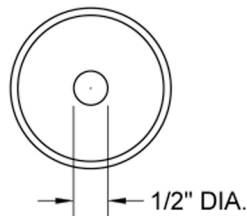

Jaylen Escutcheon Replacement Part

Model #: 6920-4A-

FEATURES:

- All brass escutcheon
- Replacement for Jaylen Collection, faucet, shower & roman tub trim

AVAILABLE FINISHES:

Polished Chrome (PCH)	Satin Chrome (SC)	Bronze Umber (BU)
Satin Nickel (SN)	Pewter (PEW)	Caramel Bronze (CB)
Polished Nickel (PN)	Antique Brass (AB)	Antique Copper (ACU)
Oil-Rubbed Bronze (ORB)	Polished Brass (PB)	Polished Copper (PCU)
Vintage Bronze (VB)	Satin Brass (SB)	Matte Black (MBK)
Satin Gold (SG)	Polished Gold (PG)	Black Nickel (BKN)
Bombay Gold (BG)	Jewelers Gold (JG)	Europa Bronze (EB)
White (WH)	Sedona Beige (SDB)	Tristan Brass (TB)
Unlacquered Brass (ULB)	Satin Cooper (SCU)	

SPECIFICATION DRAWING:

TOP VIEW

FRONT VIEW